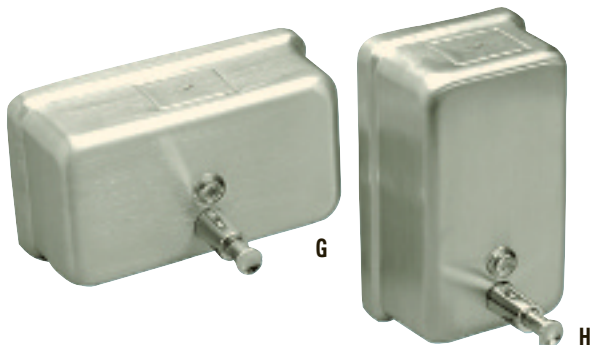

Hidden security keylock prevents vandalism.

**A. MICRELL® Antibacterial Lotion Soap**

Specially formulated with a quick-acting antimicrobial agent (PCMX) to kill germs, a light scent and an effective degreasing agent that makes it perfect for foodservice environments. Nonirritating formula also makes MICRELL ideal for frequent use in schools, health clubs, offices and recreation areas. 12 bottles per case.

No.	Size	Case
GOJ 9752	8 oz.	
GOJ 9759	12 oz.	

**B. MICRELL Antibacterial Lotion Soap**

Kills germs, yet is gentle on hands. Contains quick-acting antimicrobial agent Chloroxylenol (PCMX) and an effective degreaser. Lightly scented, nonirritating formula for frequent use. For refilling pump bottles GOJ 9752 or GOJ 9759 (sold separately), or liquid soap dispensers. Gallon pour bottle. 4 bottles per case.

No.	Size	Case Qty.	Case
DIA 84014	7½-oz. Pump Bottle	12	
DIA 80790	16-oz. Pump Bottle	12	
DIA 88047	Gallon Pour Bottle	4	

**D. Aquell® Moisturizing Lotion**

Vitamin-enriched lotion with emollients and mineral oil to help moisturize, condition and soften skin. Absorbs quickly and leaves no greasy residue. 12-oz. pump bottle. 12 bottles per case.

No.	Case
GOJ 3826	

**IMPACT®**

**Liquid**

**ClearVu® Plastic Soap Dispensers**

Unique water-resistant top, ideal for showers. Smooth, curved design prevents bacteria growth. See-through tank allows easy view of soap level. Accommodates a wide variety of liquid and lotion soaps, except pumice. Large push bar meets ADA requirements. Hidden, removable backplate. White.