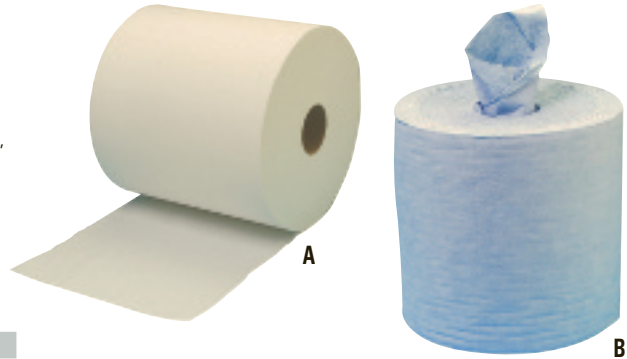

A. Perforated Jumbo Roll

Made from wood pulp and polypropylene. 12.5 x 13.1 white sheets. 825 sheets per roll; one roll per case.

HOS M-H7753H	Case
--------------	------

B. Spunlace Creped Perforated Jumbo Roll

Made from wood pulp and polyester. 12 x 13.1 blue sheets. 825 sheets per roll. One roll per case.

HOS M-S7699H	Case
--------------	------

C. Brawny Industrial™ Heavy-Duty Shop Towels (Dispenser Box)

An ideal replacement for shop towels. Stands up to tough industrial cleaning tasks. Can be rinsed and reused. Made from technologically advanced extra-strong hydroentangled fabric, which resists tears, absorbs on contact, and holds its strength even when wet. Contains no contaminants such as glue or latex and provides streak-free cleaning. 9¼ x 12½ white sheets. Sturdy corrugated pop-up box provides one-at-a-time dispensing. 88 sheets per dispenser box; 10 boxes per case (880 sheets).

GPC 250-80/03	Case
---------------	------

D. Worxwell® General Purpose Towels

Versatile, multipurpose towel is suitable for all heavy-duty industrial/institutional cleaning tasks. Durable, tear-resistant rag replacement towel absorbs more than nine times its weight in liquids. Can be washed, rinsed and reused. Acceptable for use with most industrial solvents. Low linting. 13 x 15 white towels.

E. Roll

Fits on a standard towel holder for convenient dispensing of a fresh, clean towel. 11 x 10.4 sheets, 55 sheets per roll. 30 rolls per case.

KCC 75130	Case
-----------	------

F. Box

POP-UP* Box with Built-in Handle allows you to take the box on the job while keeping rags clean. 11 x 13 sheets, 200 sheets per box. 8 boxes per case.