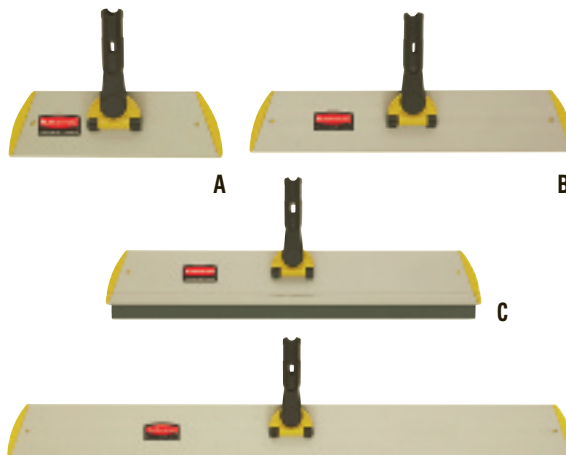

MICROFIBER QUICK CONNECT PAD HOLDERS

Easy, one-step connecting mechanism for quick mop assembly. Thin, flat frame reaches under low objects for thorough cleaning. 180° articulation for full range of motion. Replaceable hook-and-loop fastener strips securely hold pads. Rounded plastic end caps prevent nicks and scrapes while mopping. Smooth surface for water runoff and easy cleaning. Lightweight aluminum construction. 24" frame includes pull-type squeegee for water and debris collection.

MICROFIBER QUICK CONNECT HANDLES

Quick Connect mechanism speeds mop assembly and changeover. Strong, lightweight and corrosion-resistant aluminum construction. Powder coated yellow finish.

E. 58" Quick Connect Handle

Nonslip tip prevents handle from sliding down walls, provides comfortable grip.

RCP Q750	Each
----------	------

F. Quick Connect Ergo Adjustable Handle

Shaped grip and ergo-bend handle eliminate awkward hand positions. Telescoping handle extends from 41.5" to 71" height; locks in place.

RCP Q760	Each
----------	------

G. Quick Connect Extension Handles

User-friendly grip makes handle more comfortable to use. Telescoping handle adjusts height; locks in place.

No.	Description	Extends	Each
RCP Q745	Short Handle	20" to 40"	
RCP Q755	Straight Handle	48" to 72"	