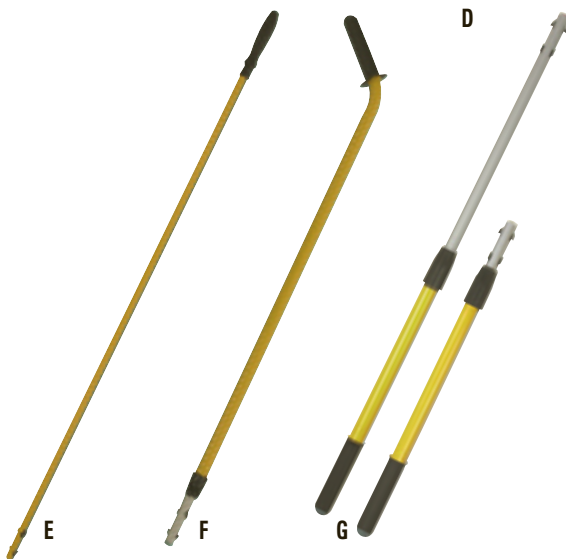

MICROFIBER QUICK CONNECT PAD HOLDERS

Easy, one-step connecting mechanism for quick mop assembly. Thin, flat frame reaches under low objects for thorough cleaning. 180° articulation for full range of motion. Replaceable hook-and-loop fastener strips securely hold pads. Rounded plastic end caps prevent nicks and scrapes while mopping. Smooth surface for water runoff and easy cleaning. Lightweight aluminum construction. 24" frame includes pull-type squeegee for water and debris collection.

MICROFIBER QUICK CONNECT HANDLES

Quick Connect mechanism speeds mop assembly and changeover. Strong, lightweight and corrosion-resistant aluminum construction. Powder coated yellow finish.

E. 58" Quick Connect Handle

Nonslip tip prevents handle from sliding down walls, provides comfortable grip.

RCP Q750	Each
----------	------

F. Quick Connect Ergo Adjustable Handle

Shaped grip and ergo-bend handle eliminate awkward hand positions. Telescoping handle extends from 41.5" to 71" height; locks in place.

RCP Q760	Each
----------	------

G. Quick Connect Extension Handles

User-friendly grip makes handle more comfortable to use. Telescoping handle adjusts height; locks in place.

No.	Description	Extends	Each
RCP Q745	Short Handle	20" to 40"	
RCP Q755	Straight Handle	48" to 72"	