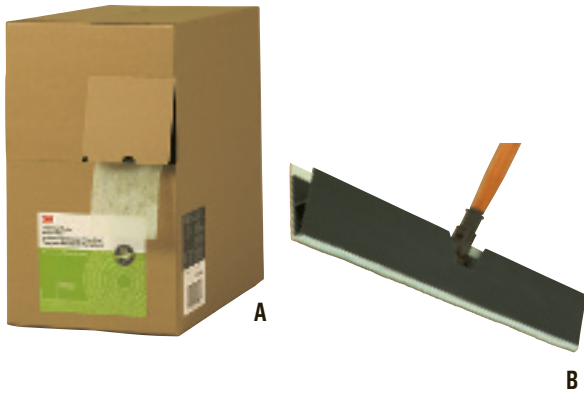

Floor Dusters & Accessories

A

B

C

D

E

3M

A. 3M™ Easy Trap Duster Cloth

Disposable duster sheet holds six times more dust, dirt, sand and hair than traditional mops or other disposable systems. Nonwoven, three-dimensional, two-sided sheet with coated fibers. Use for hand dusting or with 3M™ Easy II Holder MCO 55935 Series (sold separately) for use on floors and hard-to-reach areas. 250 perforated sheets per roll.

Easy Trap Duster Standard—5 x 6 sheets. 2 rolls per case.

MCO 55655	Case
-----------	------

Easy Trap Duster Large—8 x 6 sheets. One roll per case.

MCO 55654	Case
-----------	------

3M™ Easy Trap Holders

Lightweight holders for use with 3M™ Easy Trap Duster Cloth MCO 55655 and MCO 55654 (sold separately). Use both sides of dusting cloth without touching it.

No.	Length	Each
-----	--------	------

B. 3M™ Easy II Holder—Hook and loop material holds duster cloth. 3½ x 1½ head size.

MCO 55935	23"	
MCO 55936	35"	
MCO 55937	47"	

C. 3M™ Easy Trap Flip Holder—Clamping mechanism securely holds duster cloth. 4" head size. 23" long.