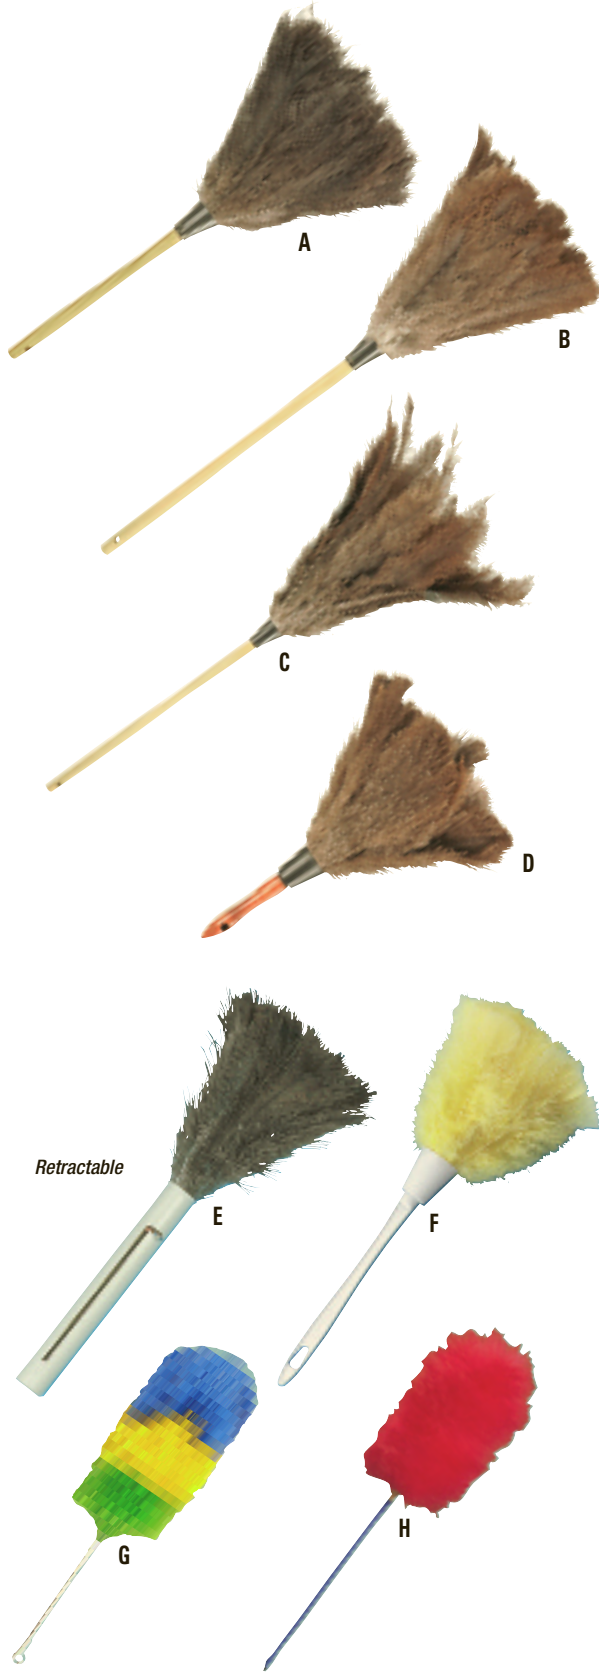

Not just another feather in your cap...

A. Premium Ostrich Feather Dusters

Premium-quality black feathers with softer, fuller flues. Stained, contoured wood handle with hang-up hole. Highest quality for maximum dust collection.

20" Overall Length, 10" Handle

UNS 20BK	Each
----------	------

28" Overall Length, 16" Handle

UNS 28BK	Each
----------	------

B. Professional Ostrich Feather Dusters

Professional-quality gray feathers. Stained, contoured wood handle with hang-up hole. Excellent ability to attract and hold dust.

Handle has hang-up hole, except as noted.

D. Professional Ostrich Duster

Gray, 12" overall length.

UNS 12GY	Each
----------	------

E. Retractable Feather Duster

Economical chick ostrich feathers retract into handle for convenient carrying and storage. Dark gray feathers and light gray handle (no hang-up hole). 14" overall length when opened, retracts to 9".

Bright, multicolor synthetic duster attracts dust via static electricity. Durable, flexible head adapts to every application. Washable. Plastic handle with hang-up hole. Assorted colors.

Metal Extension Handle—Extends from 51" to 82".