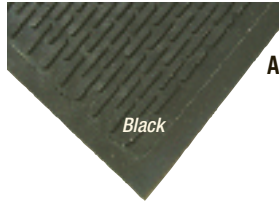

Outdoor Scrapper Mats • Indoor Scrapper Mats • Drainage

NEW!

A

NEW!

B

NEW!

Black

C

Black

Terra Cotta

D

Vinyl backing traps dirt and moisture.

A. Crown-Tred™ Outdoor/Indoor Scrapper Mat

Excellent anti-skid surface. Ideal for heavy traffic areas. Gripper backing reduces mat movement. Durable rubber cleats withstand demanding outdoor environment with little maintenance; easy to clean. Manufacturer's limited one-year warranty. Overall thickness ¼". Black.

No.	Size	Shpg. Wt.	Each
CRO TD35 BLA	34 x 58	20 lbs.	
CRO TD46 BLA	44 x 67	24 lbs.	

B. Finger-Tip® Outdoor/Indoor Scrapper Mat

Economical mat works great for medium traffic. Effectively scrapes dirt and moisture from shoes. Beveled edges reduce tripping hazard. Molded rubber fingertip mat is easy to clean and stays looking new. Contains 50% recycled content. Manufacturer's limited one-year warranty. Overall thickness ¾". Black. ♻️