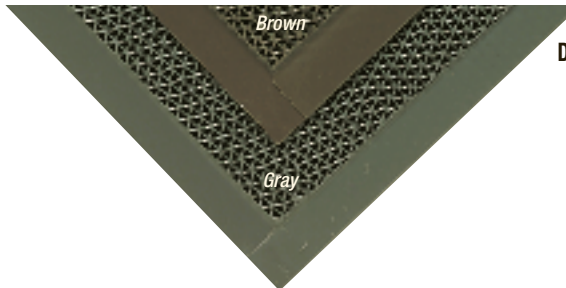

Black

Terra Cotta

D

Vinyl backing traps dirt and moisture.

A. Crown-Tred™ Outdoor/Indoor Scrapper Mat

Excellent anti-skid surface. Ideal for heavy traffic areas. Gripper backing reduces mat movement. Durable rubber cleats withstand demanding outdoor environment with little maintenance; easy to clean. Manufacturer's limited one-year warranty. Overall thickness ¼". Black.

No.	Size	Shpg. Wt.	Each
CRO TD35 BLA	34 x 58	20 lbs.	
CRO TD46 BLA	44 x 67	24 lbs.	

B. Finger-Tip® Outdoor/Indoor Scrapper Mat

Economical mat works great for medium traffic. Effectively scrapes dirt and moisture from shoes. Beveled edges reduce tripping hazard. Molded rubber fingertip mat is easy to clean and stays looking new. Contains 50% recycled content. Manufacturer's limited one-year warranty. Overall thickness ¾". Black. ♻️