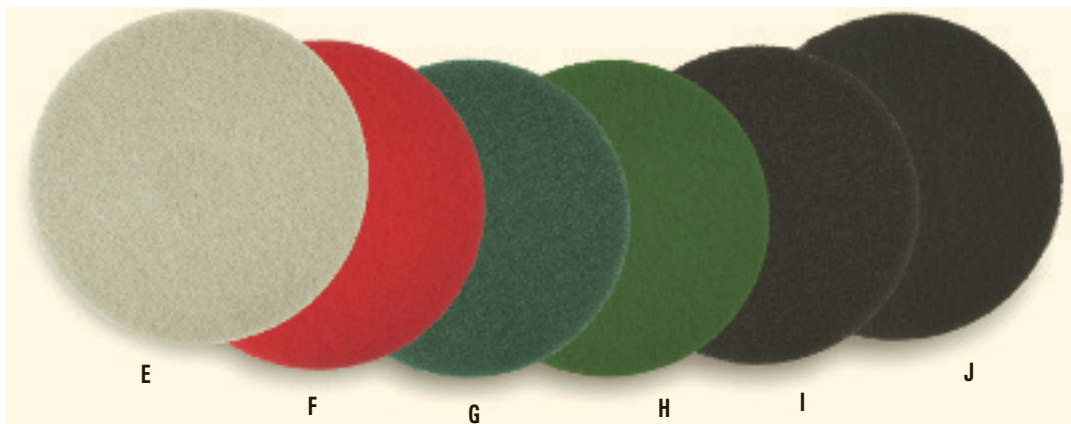

ULTRA HIGH-SPEED FLOOR PADS

• For use with machine speeds of 1000 to 3000+ RPM

A. Aqua—Ideal for high-frequency, high-gloss burnishing programs on softer floor finishes. (Replaces beige.)

B. Ultra Champagne—Designed for low to moderate burnishing programs on harder floor finishes.

C. Natural Hair—Natural hair and synthetic fiber pad works well on a wide variety of floor finishes and traffic conditions.

D. Natural Hair Extra—Greater percentage of natural hair and synthetic fiber pad designed for low-frequency burnishing programs on harder floor finishes.

Size Dia.	A. Aqua	Case Qty.	Case	Size Dia.	B. Ultra Champagne	Case Qty.	Case	Size Dia.	C. Natural Hair	D. Natural Hair Extra	Case Qty.	Case
17"	PAD 4017 AQU	5		17"	PAD 4017 ULT	5		17"	PAD 4017 NAT	PAD 4017 NHE	5	
18"	PAD 4018 AQU	5		18"	PAD 4018 ULT	5		18"	PAD 4018 NAT	PAD 4018 NHE	5	
19"	PAD 4019 AQU	5		19"	PAD 4019 ULT	5		19"	PAD 4019 NAT	PAD 4019 NHE	5	
20"	PAD 4020 AQU	5		20"	PAD 4020 ULT	5		20"	PAD 4020 NAT	PAD 4020 NHE	5	
21"	PAD 4021 AQU	5		21"	PAD 4021 ULT	5		21"	PAD 4021 NAT	PAD 4021 NHE	5	
24"	PAD 4024 AQU	5		24"	PAD 4024 ULT	5		24"	PAD 4024 NAT	PAD 4024 NHE	5	

Size Dia.	E. White	F. Red	G. Blue	H. Green	I. Black	Case Qty.	Case	Size Dia.	J. High-Performance	Case Qty.	Case
12"	PAD 4012 WHI	PAD 4012 RED	PAD 4012 BLA	5	
13"	PAD 4013 WHI	PAD 4013 RED	PAD 4013 BLU	PAD 4013 GRE	PAD 4013 BLA	5		13"
14"	PAD 4014 WHI	PAD 4014 RED	PAD 4014 BLU	PAD 4014 BLA	5		14"
15"	PAD 4015 WHI	PAD 4015 RED	PAD 4015 BLA	5		15"
16"	PAD 4016 WHI	PAD 4016 RED	PAD 4016 BLU	PAD 4016 GRE	PAD 4016 BLA	5		16"
17"	PAD 4017 WHI	PAD 4017 RED	PAD 4017 BLU	PAD 4017 GRE	PAD 4017 BLA	5		17"	PAD 4017 HIP	5	
18"	PAD 4018 WHI	PAD 4018 RED	PAD 4018 BLU	PAD 4018 GRE	PAD 4018 BLA	5		18"
19"	PAD 4019 WHI	PAD 4019 RED	PAD 4019 BLU	PAD 4019 GRE	PAD 4019 BLA	5		19"	PAD 4019 HIP	5	
20"	PAD 4020 WHI	PAD 4020 RED	PAD 4020 BLU	PAD 4020 GRE	PAD 4020 BLA	5		20"	PAD 4020 HIP	5	
21"	PAD 4021 WHI	PAD 4021 RED	PAD 4021 BLA	5		21"
24"	PAD 4024 WHI	5	