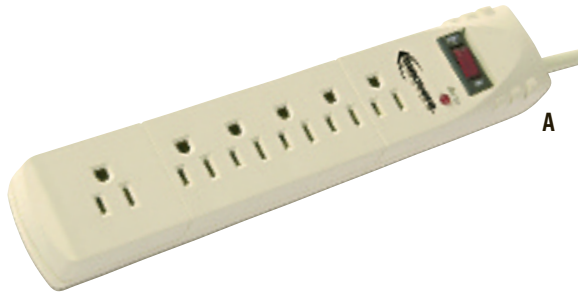

## Surge Protectors • Extension Cords

A

B

C

D

- Protect valuable equipment against power surges and EMI/RFI noise

**A. Six-Outlet Surge Protector Strip**

\$20,000 connected equipment guarantee with 900 joule rating. Five standard outlets and one transformer spaced outlet. LED surge indicator light. 4-ft. cord. Putty.

UVS 71644

Each

**B. Home/Office Computer Seven-Outlet Surge Protector Strip**

\$50,000 connected equipment guarantee with 1,250 joule rating. Six standard outlets and one transformer spaced outlet. One in/two out phone/fax/modem protection. LED surge and ground indicator lights. 6-ft. cord. Putty.

UVS 71642

Each

**Fellowes**

- UL/CSA Approved
- 125 volts
- Grounded three-prong plug
- Manufacturer's one-year warranty

**C. Indoor Heavy-Duty Extension Cords**

One outlet, 15 amps, 14-gauge wire. Recommended for major appliances and office equipment. 15-ft. cord. Gray.

FLW 99596

Each

**D. Indoor/Outdoor Heavy-Duty Extension Cord**

One outlet, 13 amps, 16-gauge wire. 25 ft. Orange.

FLW 99597

Each

See pages 247-269 for  
**Facility Maintenance  
 & Safety**

Keep it together—Store all your tools  
 in one convenient box and get to fixing fast.