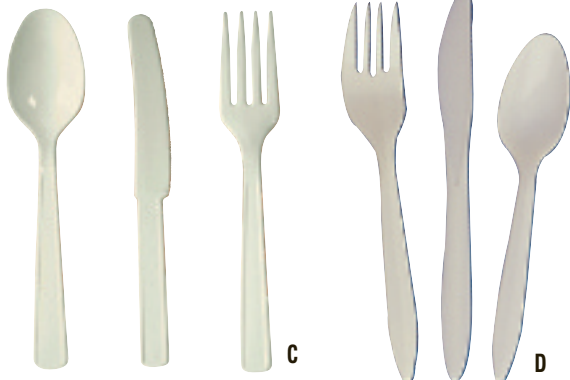

A cut above the rest...

A

B

C

D

E

F

G

H

Guildware® Heavyweight Polystyrene Full-Size Cutlery

1,000 pieces per case.

No.	Description	Case
A. Black —Bulk.		
SCC GDR5FK	Fork	
SCC GDR6KN	Knife	
SCC GDR7TS	Teaspoon	

B. White —100 pieces per box; 10 boxes per case.		
SCC GBX5FW	Fork	
SCC GBX6KW	Knife	
SCC GBX7TW	Teaspoon	
SCC GBX8SW	Soup Spoon	

C. Simple Elegance® Plastic Cutlery

Strong. Trim, sleek styling. White. 1,000 pieces per case. Bulk.

No.	Description	Case
SCC SEL5FW	Fork	
SCC SEL6KW	Knife	
SCC SEL7TW	Teaspoon	

D. Style Setter® Mediumweight Polypropylene Cutlery

White. 1,000 pieces per case.

No.	Description	Case
DCC F6BW	Fork	
DCC K6BW	Knife	
DCC S6BW	Teaspoon	

Heavyweight Polystyrene Full-Size Cutlery

Strong, shatter-resistant and durable. White.

No.	Description	Case
E. Dense Pack™ —1,000 pieces per case.		
DIX FH217	Fork	
DIX KH217	Knife	
DIX TH217	Teaspoon	
DIX SH217	Soup Spoon	