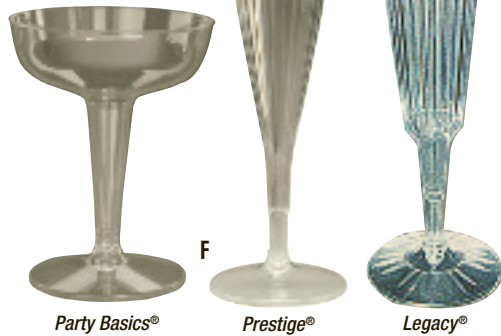

Tumblers • Stemware

Party Basics®

Legacy®

Party Basics®

Prestige®

Legacy®

Tumblers & Cups

A. Party Basics® Plastic Tumblers

Clear.

No.	Description	Size	Qty./ Pack	Packs/ Case	Case Qty.	Case
CPL PI-5	Juice/Dessert	5 oz.	50	20	1,000	
CPL PI-750	Clear	7.5 oz.	25	20	500	
CPL PI-8	Clear	8 oz.	25	20	500	
CPL PI-9-OF	Old Fashioned	9 oz.	25	20	500	
CPL PI-10	Clear	10 oz.	25	20	500	
CPL PI-12	Clear	12 oz.	25	20	500	

C. Prestige® Plastic Cups

Fluted design. Clear. 10 cups per pack; 24 packs per case (240 cups).

No.	Size	Case
CPL PPI-9-X	9 oz.	
CPL PPI-10-X	10 oz.	
CPL PPI-12-X	12 oz.	

Stemware

D. Plastic Wine Stems

Elegant two-piece design. Clear.