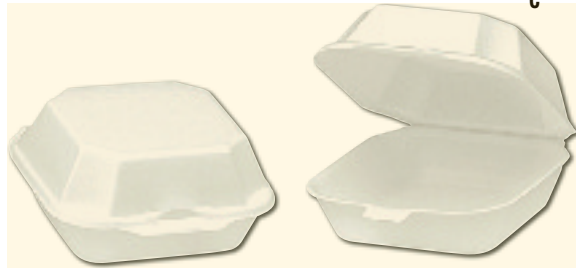

Foam Hinged Containers

A

B

C

Foam Hinged Lid Carryout Containers

Keeps food fresh and temperature controlled. Includes handy compartments for proper food storage and separation. Snap-It® closure, unless otherwise noted. 100 containers per bag; 2 bags per case (200 containers).

No.	Size	Case
-----	------	------

A. White Containers

Small

GNP SN220	8 ⁷ / ₁₆ x 7 ⁷ / ₈ x 2 ³ / ₈	
-----------	--	--

Small, Three Compartment

GNP SN223 (East of the Rockies) NEW!	8 ⁷ / ₁₆ x 7 ⁷ / ₈ x 2 ³ / ₈	
GNP SN103 (West of the Rockies) NEW!	8 ⁷ / ₁₆ x 7 ⁷ / ₈ x 2 ³ / ₈	