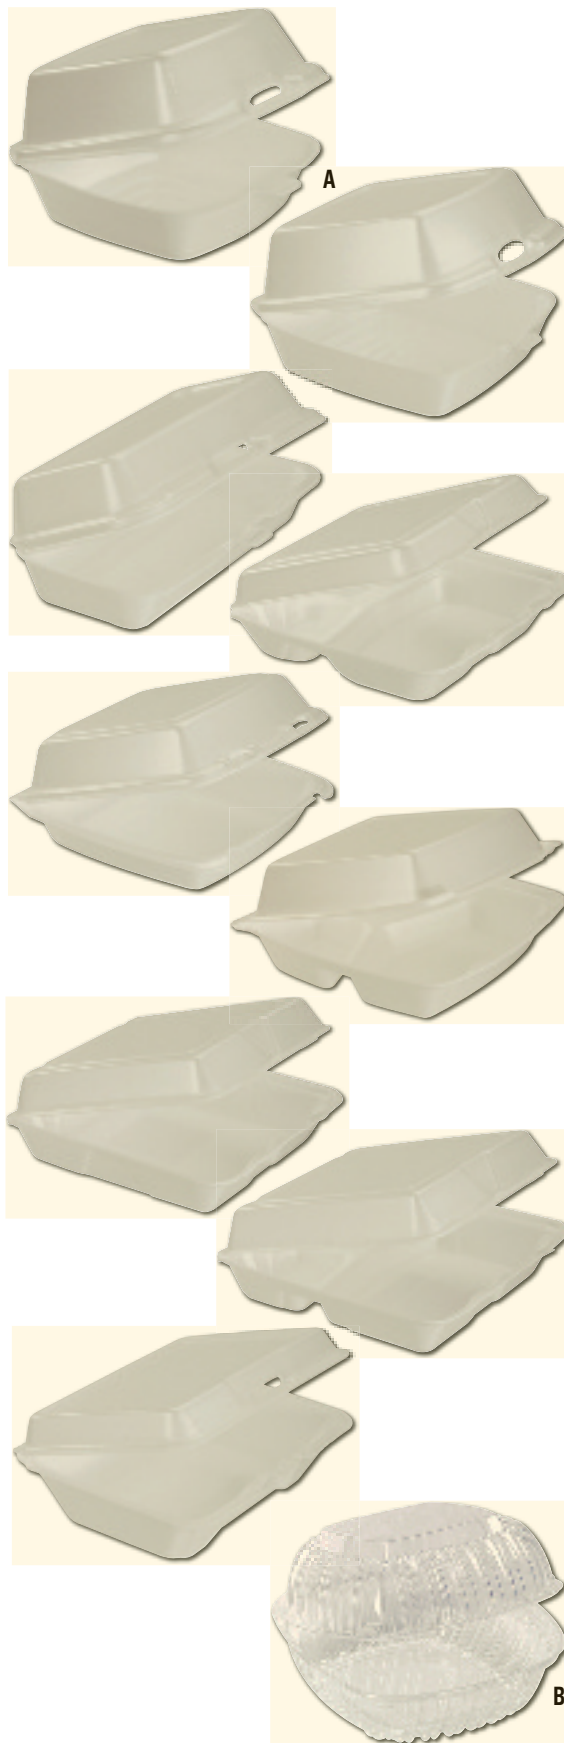

Take-out containers make Fido happy...

A. Foam Hinged Lid Carryout Containers

Secure closure. High-insulation keeps food hot/cold for transporting and storing. (DCC 85HT1, DCC 85HT2 and DCC 205HT1 containers feature Performer™ perforated hinge, allowing the container's lid to be easily removed.) White.

No.	Size	Qty./ Bag	Bags/ Case	Case Qty.	Case
5" Medium Sandwich					
DCC 50HT1	5½ x 5½ x 2⅞	125	4	500	
6" Large Sandwich					
DCC 60HT1	5⅞ x 6 x 3	125	4	500	
Hot Dog					
DCC 72HT1	7⅞ x 3¾ x 2¼	125	4	500	
Small, Three Compartment					
DCC 80HT3	8 x 7½ x 2¼	100	2	200	
Medium, Single Compartment, Removable Lid					
DCC 85HT1	8⅞ x 7⅞ x 3¼	100	2	200	
Medium, Three Compartment, Removable Lid					
DCC 85HT3	8⅞ x 7⅞ x 3¼	100	2	200	
Large, Single Compartment					
DCC 95HT1	9½ x 9¼ x 3	100	2	200	
Large, Three Compartment					
DCC 95HT3	9½ x 9¼ x 3	100	2	200	
Hoagie/All-Purpose, Removable Lid					
DCC 99HT1	9⅞ x 9½ x 3	100	2	200	
All-Purpose, Single Compartment, Removable Lid					
DCC 205HT1	9¼ x 6⅞ x 2⅞	100	2	200	

B. Showtime® Plastic Hinged Lid Carryout Containers

Wide sidewall ribbing allows easier viewing of contents. Reinforced sidewalls resist crushing; corner ribbing withstands greater pressure during closing. Containers seal securely. Stackable. Clear.

No.	Size	Qty./ Bag	Bags/ Case	Case Qty.	Case
6" Small					
DCC C57HT1	6 x 5½ x 3¼	125	4	500	
Medium					
DCC C89HT1	9 x 8 x 2¼	125	2	250	
DCC C90HT1 <small>(NEW)</small>	9 x 8 x 3¼	125	2	250	
Large					
DCC C95HT1	9½ x 9½ x 3¼	100	2	200	