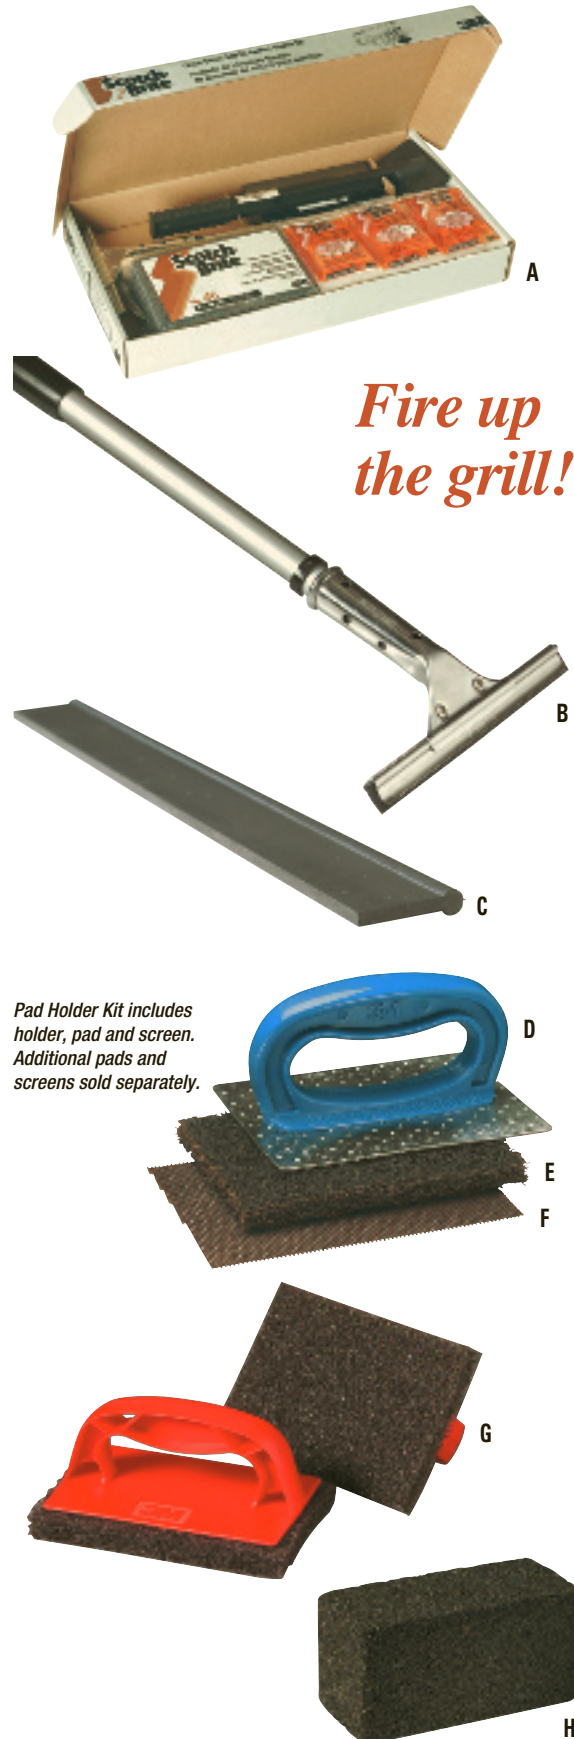

D. Scotch-Brite™ Griddle Pad Holder Kit

Protects hands from grease and burns while providing better cleaning leverage. 4 x 5¼" holder has blue plastic handle with metal base. Includes one pad holder, one MCO 46 pad and one MCO 200CC screen. Replacement pads and screens sold separately. 10 kits per case.

MCO 461

Case

E. Scotch-Brite™ Griddle Polishing Pad

Use between Griddle Screen MCO 200CC and Pad Holder MCO 461. Strong nylon web construction contains hard-working abrasive for additional cleaning power. 4 x 5¼". 20 pads per pack; 3 packs per case.

MCO 46

Case

F. Scotch-Brite™ Griddle Screen

Loosens carbonized grease and food debris from griddle. Tough aluminum oxide abrasive particles provide fast cleaning action. 4 x 5¼". 20 screens per pack; 10 packs per case.

MCO 200CC

Case

G. Scotch-Brite™ Scotchbrick™ Griddle Scrubber

For use on flat griddles at any operating temperature. Heat-resistant scrubbing pad quickly and efficiently removes burnt-on food and grease. Built-in handle helps protect hands from burns, grease and grime. Brown pad with red handle. 4 x 6 x 3.4" scrubbers per pack; 3 packs per case.

MCO 59203

Case

H. 3M™ Grill Brick

Specially compounded to disintegrate during use to expose an unused surface. Works on all hot or cold flat-top griddles. Reusable for several cleanings. 8 x 4 x 3½". 12 bricks per case.

MCO 15238

Case

*Fire up
the grill!*

*Pad Holder Kit includes
holder, pad and screen.
Additional pads and
screens sold separately.*