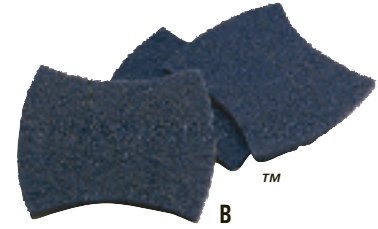

**3M**

**A. Scotch-Brite™ Power Sponge**

Antibacterial technology resists odor-causing bacteria. Heavy-duty blue scouring pad on one side and absorbent light blue sponge on the other. Safe on stainless steel. Resists staining and crumbling caused by bacteria in the sponge. Unique bow-tie shape is a trademark of 3M. 2.8w x 4.5d x 0.6h. 20 sponges per case.

MCO 3000 **Case**

**B. Scotch-Brite™ Power Pad**

Scours up to four times faster than conventional scouring products. Scouring power for the toughest cleaning jobs, yet gentle enough to use on most surfaces. Safe on stainless steel; scratches up to eight times less than other medium/heavy-duty commercial scouring products. Blue, 3.9w x 5.5d x 0.4h. 20 pads per case.

MCO 2000 **Case**

**C. Scotch-Brite™ Purple Scouring Pad**

Scours messy pots and pans twice as fast as conventional heavy-duty scouring products with less scratching. Open design allows food debris to rinse out of the pad easily. Unique web construction for durability. 2.8w x 4.5d x 0.5h. 24 pads per case.