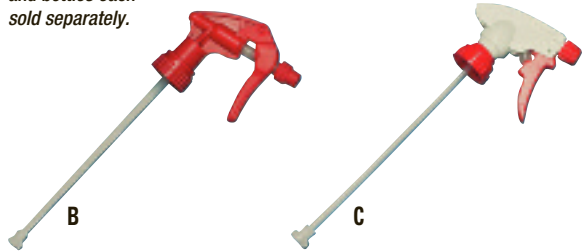

Bottle Sprayers

Trigger Sprayers and bottles each sold separately.

Feeling trigger happy?

TRIGGER SPRAYERS

Durable sprayers handle a wide variety of chemicals. Choice of flexible tube lengths.

A. Contour™ Series Trigger Sprayers

Ergonomic design fits comfortably in hand. Textured wide grip improves wet or dry handling. Greater output per stroke increases efficiency, reduces cleaning time and user fatigue. Better coverage on mist setting. No leak at cap and bottle.