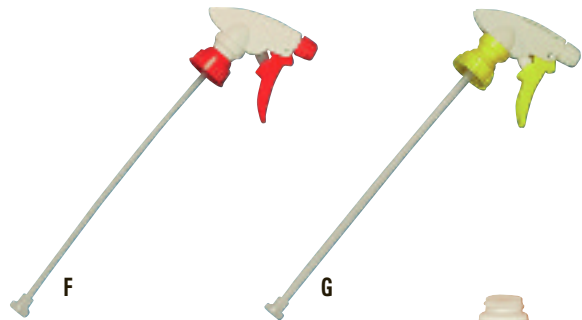

Bottle Sprayers

Trigger Sprayers and bottles each sold separately.

Feeling trigger happy?

TRIGGER SPRAYERS

Durable sprayers handle a wide variety of chemicals. Choice of flexible tube lengths.

A. Contour™ Series Trigger Sprayers

Ergonomic design fits comfortably in hand. Textured wide grip improves wet or dry handling. Greater output per stroke increases efficiency, reduces cleaning time and user fatigue. Better coverage on mist setting. No leak at cap and bottle.

8 1/8" Contour Trigger Sprayer—Fits 24-oz. bottles.

UNS 5810-8	Each
------------	------

9 1/8" Contour Trigger Sprayer—Fits 32-oz. bottles.

UNS 5810-9	Each
------------	------

B. 7 1/2" General-Purpose Trigger Sprayer