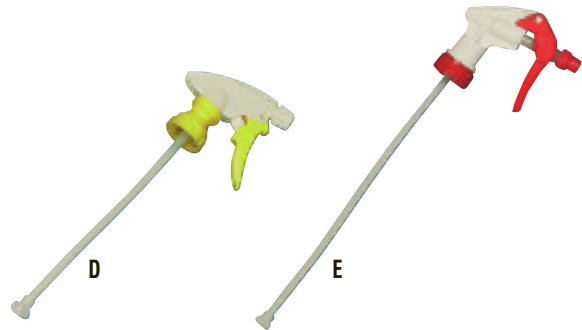

Bottle Sprayers

Trigger Sprayers and bottles each sold separately.

Feeling trigger happy?

TRIGGER SPRAYERS

Durable sprayers handle a wide variety of chemicals. Choice of flexible tube lengths.

A. Contour™ Series Trigger Sprayers

Ergonomic design fits comfortably in hand. Textured wide grip improves wet or dry handling. Greater output per stroke increases efficiency, reduces cleaning time and user fatigue. Better coverage on mist setting. No leak at cap and bottle.

8 1/8" Contour Trigger Sprayer—Fits 24-oz. bottles.

UNS 5810-8	Each
------------	------

9 1/8" Contour Trigger Sprayer—Fits 32-oz. bottles.

UNS 5810-9	Each
------------	------

B. 7 1/2" General-Purpose Trigger Sprayer