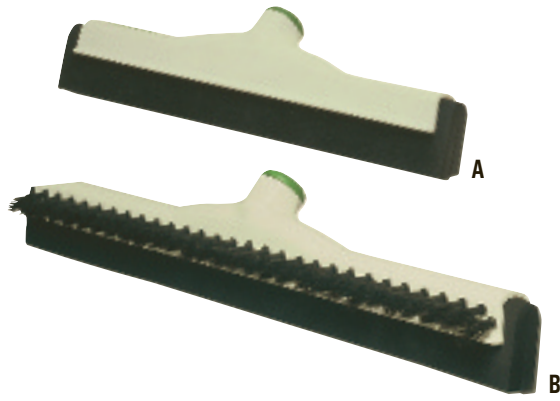

No.	Size	Each
UNG PB45A	18" Head	
UNG PB55A	22" Head	

C. PushPull Floor Squeegee

Heavy-duty, rust-resistant galvanized steel socket and pivoting aluminum channel. Replaceable hard rubber blades feature two wiping blades, making quick work of dirty jobs. (Aluminum handle UNG AL140 sold separately.)

No.	Size	Each
UNG FH600	24" Head	

D. Original Strip® Washer with Handle

T-shaped nylon handle has water wells that release water through the strip fabric as needed. The plush, woven fabric sleeve is machine washable and tackles everyday tough jobs, even dusting. Includes one handle and one fabric sleeve.

No.	Size	Each
UNG WC25U	10" Strip	
UNG WC35U	14" Strip	
UNG WC45U	18" Strip	

Original Replacement Strip Washers

UNG WS25U	10" Strip	
UNG WS35U	14" Strip	
UNG WS45U	18" Strip	

E. Visa Versa®

A strip washer and squeegee in one. Just wash, flip over and squeegee using hand or pole. Quick spring release accepts both Pro and "S" channels (sold separately). Heads can be offset to clean over ledges.

No.	Size	Each
UNG VP25	10" Head	
UNG VP35	14" Head	
UNG VP45	18" Head	

F. General-Duty Squeegees

Ideal for windows. Black rubber blade. Synthetic sponge covered in nylon mesh for durability and abrasive scrubbing.

No.	Description	Each
UNS 816	8" Head, 16" Plastic Handle	
UNS 824	8" Head, 21" Wood Handle	

Sanitary Brush B. lets you scrub and squeegee with the same tool!